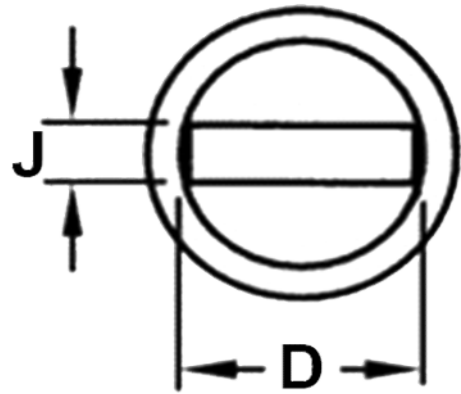

Ever Hardware Industrial Limited

Nylon Slotted Set Screws

Size	M3	M4	M5	M6	M8	M10
D	2	2	3.3	4.1	5.2	6.6
T Min	0.8	0.8	1.3	1.5	2.4	2.5
J	0.6	0.64	0.89	1	1.6	1.9
Pitch	0.5	0.7	0.8	1	1.25	1.5