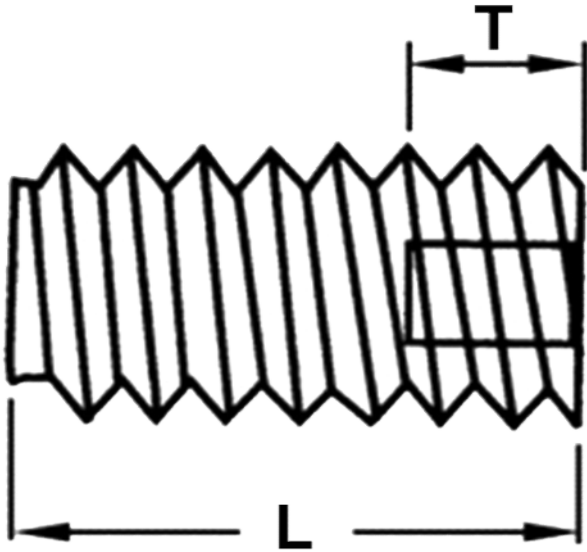

Ever Hardware Industrial Limited

Nylon Slotted Set Screws

Size	M3	M4	M5	M6	M8	M10
D	2	2	3.3	4.1	5.2	6.6
T Min	0.8	0.8	1.3	1.5	2.4	2.5
J	0.6	0.64	0.89	1	1.6	1.9
Pitch	0.5	0.7	0.8	1	1.25	1.5